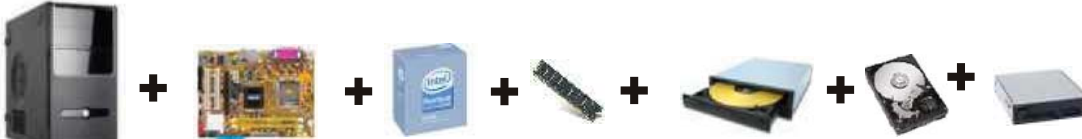

Small Footprint System

Foxconn
mATX Case w/
400w PSU

Mother Board
DDR2
With On Board
Video

Intel Dual Core
2.8GHz
Processor

2048MB DDR2
Memory

SATA DVD
Dual Layer
Burner

500GB SATA
Hard Drive

Card
Reader

$607